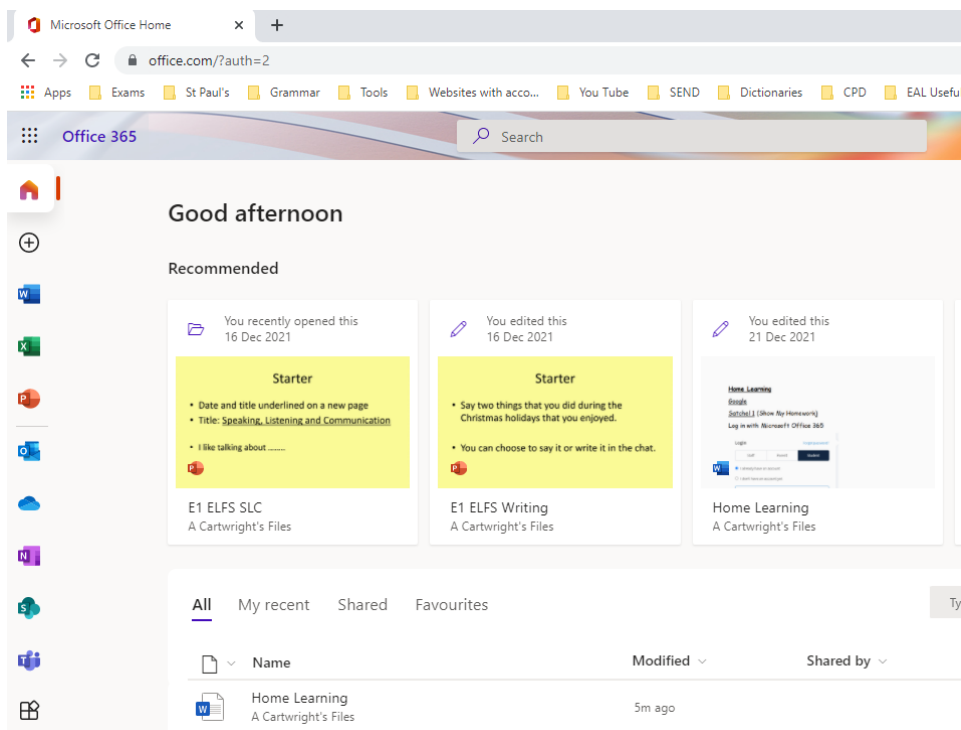

# How to use the websites that we use in school.

## You can download these from any App Store

- Google - office 365 login
- Username/email is your St Paul's login@st-pauls.leicester.sch.uk
- Password is the password that you use at school.
- You will get to this screen:

Email - messages from your teachers.

Word - where you can type your homework to share or send to your teacher.

PowerPoint - where you can make a presentation and include pictures for your teacher.

2. Satchel One