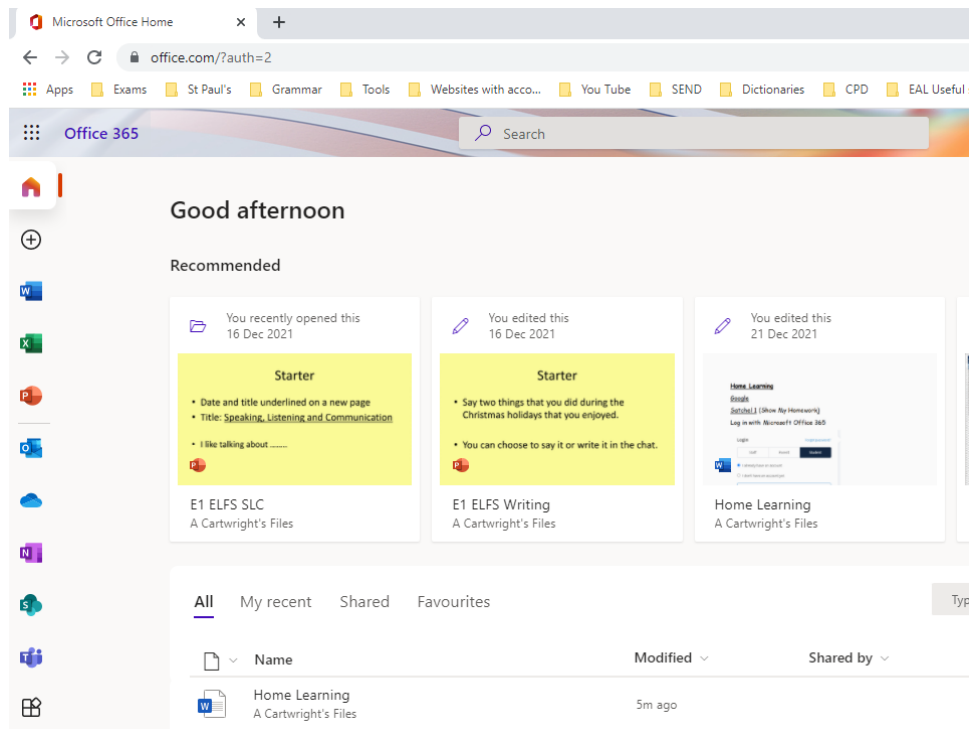

English as an Additional Language (EAL) How to use the websites that we use in school

You can download these from any App Store

- Google – office 365 login
- Username/email is your St Paul's login@st-pauls.leicester.sch.uk
- Password is the password that you use at school.
- You will get to this screen:

Email – messages from your teachers.

Word – where you can type your homework to share or send to your teacher.

PowerPoint – where you can make a presentation and include pictures for your teacher.

Teams – where we go for on-line lessons